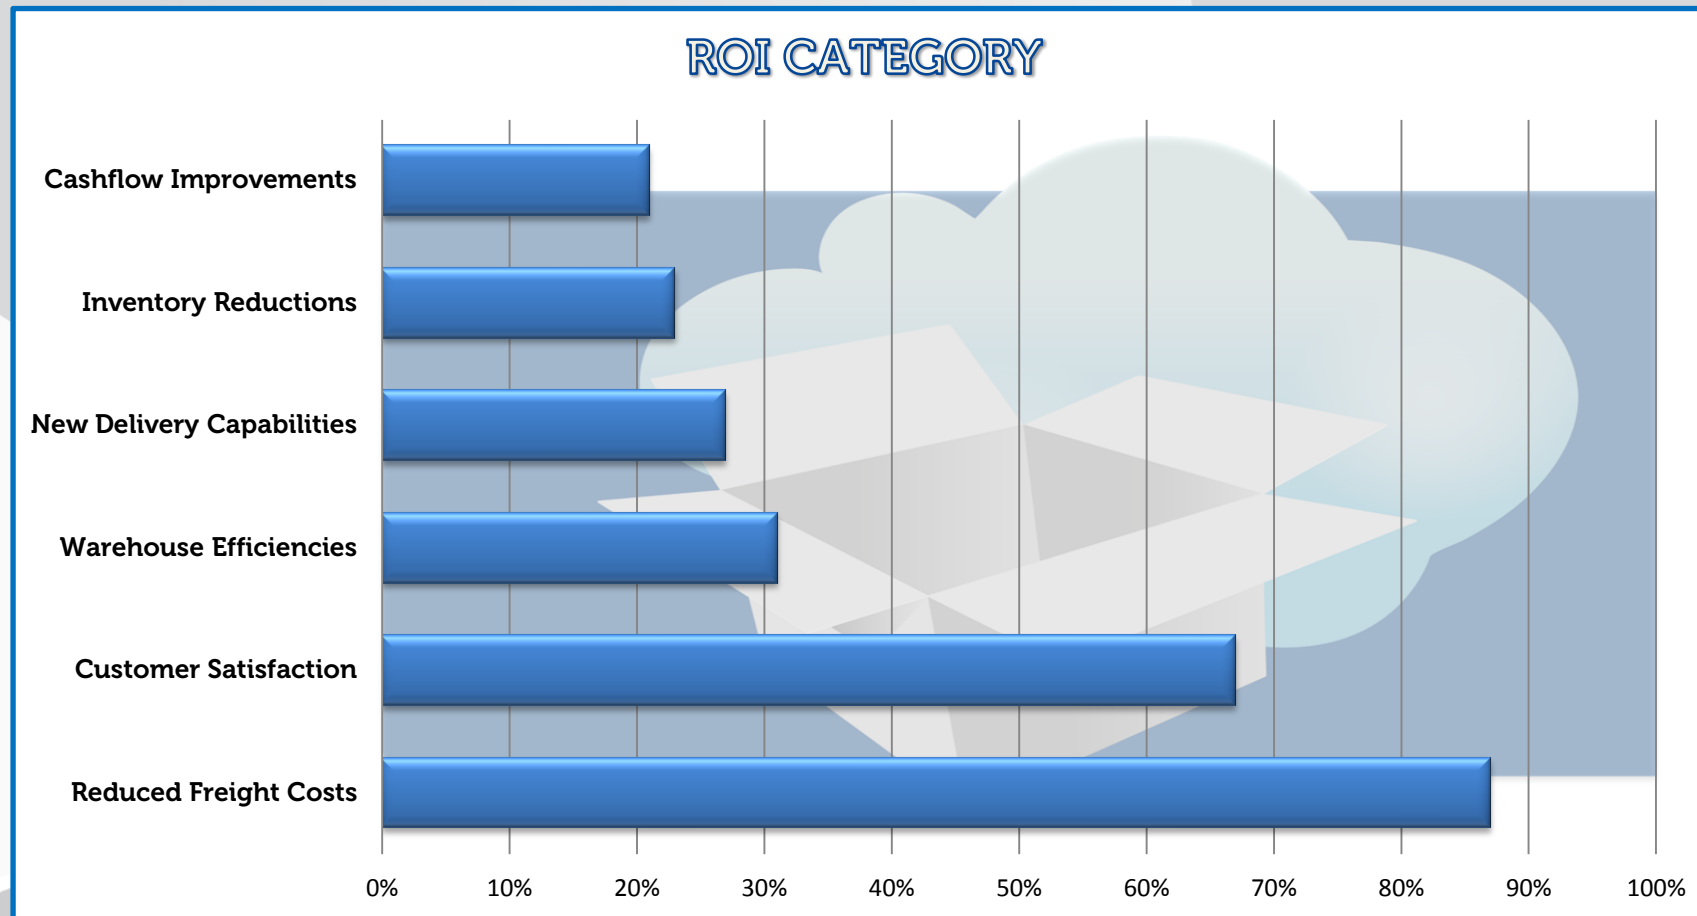

## IFS SmartFreight® Return on Investment

The impact and Return on Investment (ROI) of implementing an Enterprise level Transport Management System (TMS) are many and varied. Below are the results from a European study of over 400 companies that had implemented an Enterprise Level TMS in the preceding 3 years...